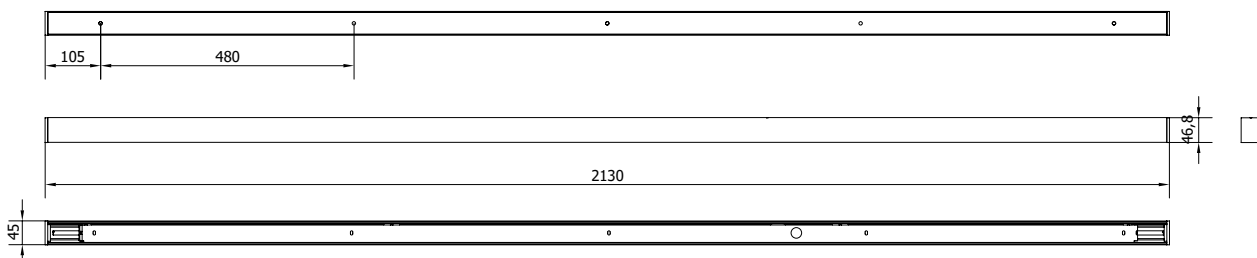

Rosone barra type X (Hail, Storm, Wonder)

TECHNICAL SHEET

X - TYPE X 117

Mounting: a soffitto / ceiling

Environment: Indoor - IP20

Materials: Metallo / Metal

Information: Bar canopy with max 3 fittings

Lighting Control: dimmable 0-10V

X - TYPE X 213

Mounting: a soffitto / ceiling

Environment: Indoor - IP20

Materials: Metallo / Metal

Information: Bar canopy with max 5 fittings

Lighting Control: dimmable 0-10V

X - TYPE X 117 - MAX 3 FITTINGS

X - TYPE X 213 - MAX 5 FITTINGS

Finiture / Finishes

Struttura / Structure

Bianco
White

Metal cover

Metallo verniciato nero opaco
Matt black varnished metal

Metallo verniciato oro opaco
Matt gold varnished metal