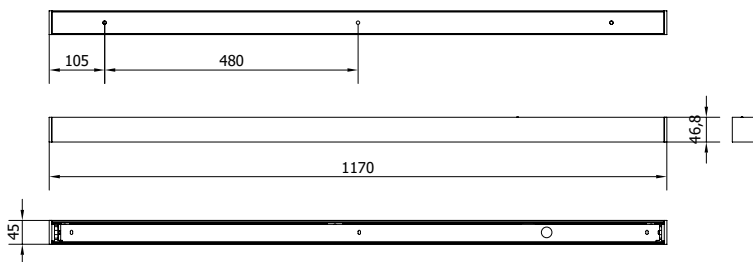

Rosone barra type X (Hail, Storm, Wonder)

TECHNICAL SHEET

X - TYPE X 117

Mounting: a soffitto / ceiling

Environment: Indoor - IP20

Materials: Metallo / Metal

Information: Bar canopy with max 3 fittings

Lighting Control: dimmable 0-10V

X - TYPE X 213

Mounting: a soffitto / ceiling

Environment: Indoor - IP20

Materials: Metallo / Metal

Information: Bar canopy with max 5 fittings

Lighting Control: dimmable 0-10V

X - TYPE X 117 - MAX 3 FITTINGS

X - TYPE X 213 - MAX 5 FITTINGS

Finiture / Finishes

Struttura / Structure

Bianco
White

Metal cover

Metallo verniciato nero opaco
Matt black varnished metal

Metallo verniciato oro opaco
Matt gold varnished metal