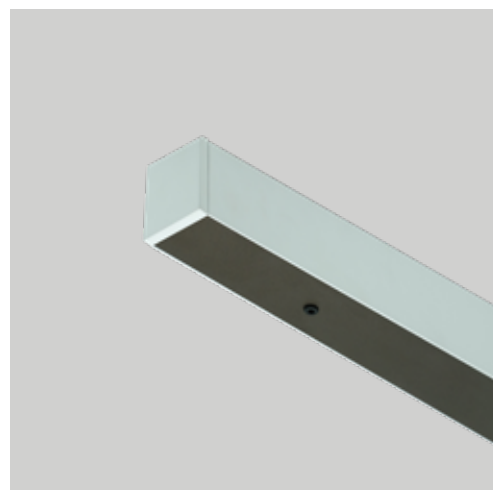

Rosone barra type X (Hail, Storm, Wonder)

TECHNICAL SHEET

X - TYPE X 117

Mounting: a soffitto / ceiling

Environment: Indoor - IP20

Materials: Metallo / Metal

Information: Bar canopy with max 3 fittings

Lighting Control: dimmable 0-10V

X - TYPE X 213

Mounting: a soffitto / ceiling

Environment: Indoor - IP20

Materials: Metallo / Metal

Information: Bar canopy with max 5 fittings

Lighting Control: dimmable 0-10V

X - TYPE X 117 - MAX 3 FITTINGS

X - TYPE X 213 - MAX 5 FITTINGS

Finiture / Finishes

Struttura / Structure

Bianco
White

Metal cover

Metallo verniciato nero opaco
Matt black varnished metal

Metallo verniciato oro opaco
Matt gold varnished metal